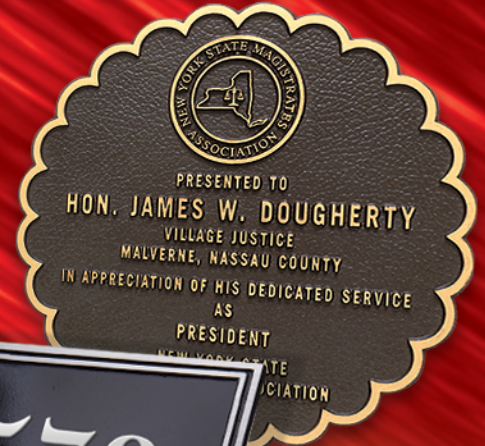

CROWN TROPHY

NATIONALLY KNOWN, LOCALLY OWNED

BRONZE CASTINGS

CURT EASTLUND OVERPASS TRAIL BRIDGE

CURTIS O. EASTLUND (APRIL 20, 1954 - OCT. 24, 2003), A STRONG ADVOCATE FOR HIGHWAY SAFETY, BELIEVED IN BUILDING BRIDGES TO CONNECT PEOPLE AND IDEAS. A MINNESOTA DEPARTMENT OF TRANSPORTATION PROJECT DEVELOPMENT ENGINEER AND ONAMIA AREA RESIDENT, CURT WAS ONE OF MANY PEOPLE WHO HELPED THE VISION FOR THIS TRAIL BRIDGE BECOME A REALITY.

THE SOO LINE COMMITTEE DEDICATES THIS BRIDGE TO CURT AND THE VISION OF THOSE LIKE HIM WHO TRY TO IMPROVE OUR LIVES WHEREVER THEY CAN.

BUY LOCAL

Commemorate Your Special Event with Bronze Castings

- INDOOR OR OUTDOOR
- LONG LASTING & DURABLE
- MULTIPLE FINISHING

1570
Coventry Lane