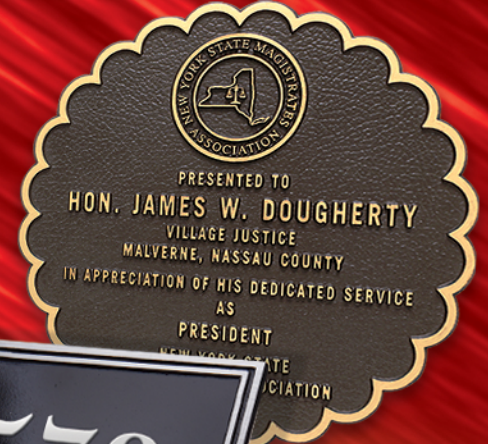

CROWN TROPHY

NATIONALLY KNOWN, LOCALLY OWNED

BRONZE CASTINGS

CURT EASTLUND OVERPASS TRAIL BRIDGE

CURTIS O. EASTLUND (APRIL 20, 1954 - OCT. 24, 2003), A STRONG ADVOCATE FOR HIGHWAY SAFETY, BELIEVED IN BUILDING BRIDGES TO CONNECT PEOPLE AND IDEAS. A MINNESOTA DEPARTMENT OF TRANSPORTATION PROJECT DEVELOPMENT ENGINEER AND ONAMIA AREA RESIDENT, CURT WAS ONE OF MANY PEOPLE WHO HELPED THE VISION FOR THIS TRAIL BRIDGE BECOME A REALITY.

THE SOO LINE COMMITTEE DEDICATES THIS BRIDGE TO CURT AND THE VISION OF THOSE LIKE HIM WHO TRY TO IMPROVE OUR LIVES WHEREVER THEY CAN.

BUY LOCAL

Commemorate Your Special Event with Bronze Castings

- INDOOR OR OUTDOOR
- LONG LASTING & DURABLE
- MULTIPLE FINISHING