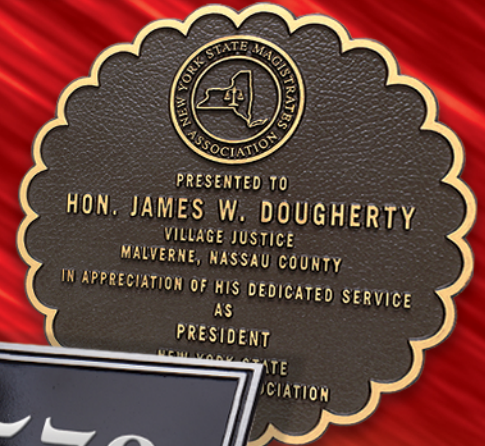

CROWN TROPHY

NATIONALLY KNOWN, LOCALLY OWNED

BRONZE CASTINGS

CURT EASTLUND OVERPASS TRAIL BRIDGE

CURTIS O. EASTLUND (APRIL 20, 1954 - OCT. 24, 2003), A STRONG ADVOCATE FOR HIGHWAY SAFETY, BELIEVED IN BUILDING BRIDGES TO CONNECT PEOPLE AND IDEAS. A MINNESOTA DEPARTMENT OF TRANSPORTATION PROJECT DEVELOPMENT ENGINEER AND ONAMIA AREA RESIDENT, CURT WAS ONE OF MANY PEOPLE WHO HELPED THE VISION FOR THIS TRAIL BRIDGE BECOME A REALITY.

THE SOO LINE COMMITTEE DEDICATES THIS BRIDGE TO CURT AND THE VISION OF THOSE LIKE HIM WHO TRY TO IMPROVE OUR LIVES WHEREVER THEY CAN.

BUY LOCAL

Commemorate Your Special Event with Bronze Castings

- INDOOR OR OUTDOOR
- LONG LASTING & DURABLE
- MULTIPLE FINISHING

J's Hardware