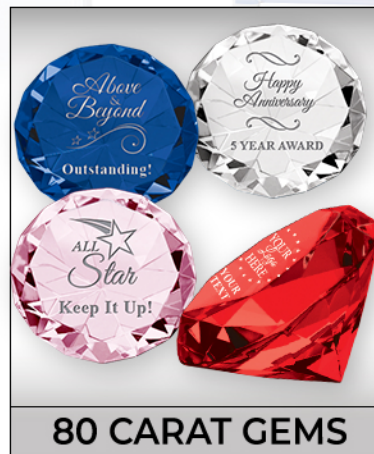

CROWN TROPHY CRYSTAL PAPERWEIGHTS

BUY LOCAL

Support Local Business

DELIVERY

100% Guaranteed On Time

STELLAR STAR

80 CARAT GEMS

GREAT SHAPES