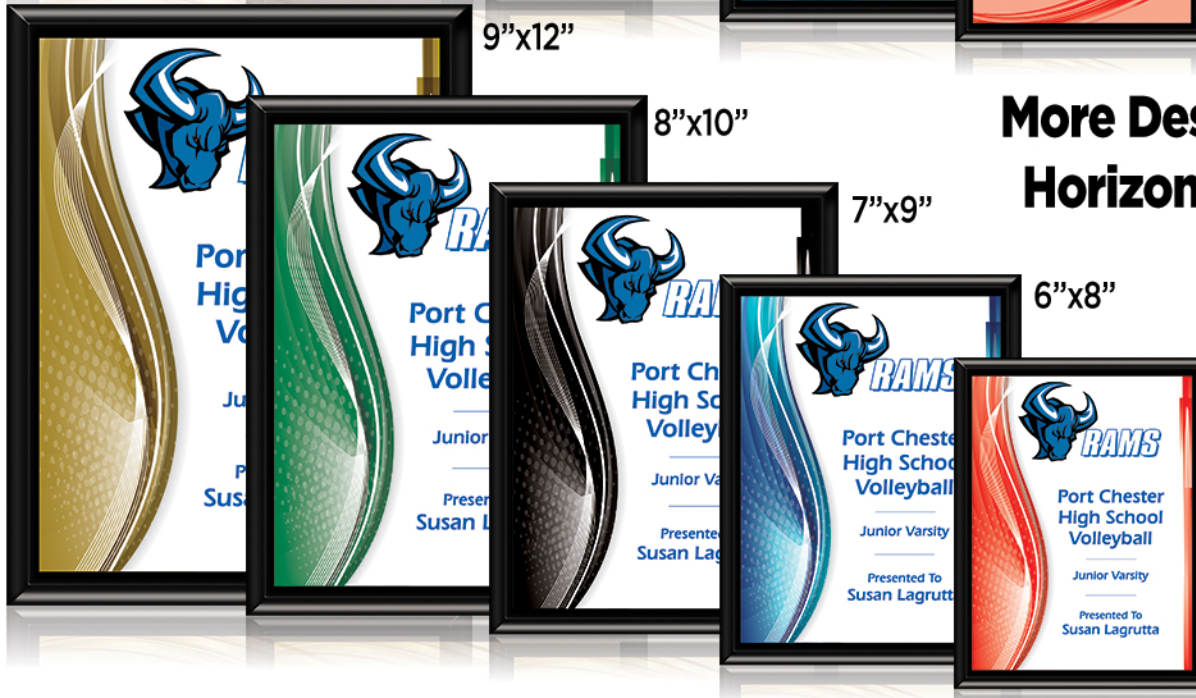

CROWN TROPHY

SUBLIMATED DESIGNER PLAQUES

ALL NEW!

DESIGN 3
5 Colors
5 Sizes

**More Designs Available
Horizontal or Vertical**

DESIGN 4
5 Colors
5 Sizes

THANK YOU FOR SUPPORTING LOCAL BUSINESS

**VIEW OUR
2020 CATALOG**