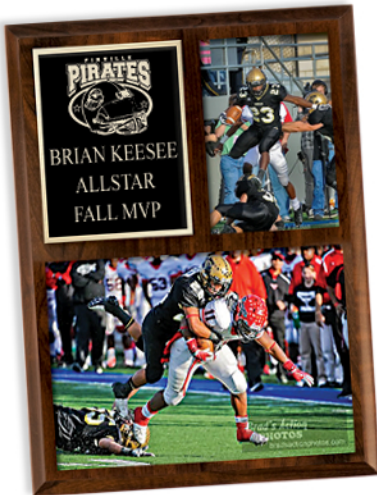

CROWN TROPHY

TEAM PHOTO PLAQUES

BUY LOCAL

**HOLDS
8" x 10"
PHOTO**

**THE PERSONAL
TOUCH - ADD
YOUR PHOTO
& TEXT**

**HOLDS
5" x 7"
PHOTO**

**HOLDS
5" x 7"
PHOTO**

**HOLDS
4" x 6"
PHOTO**

NATIONALLY KNOWN, LOCALLY OWNED

**VIEW OUR
NEW CATALOG**

VISIT OUR SHOWROOM

**Trophies • Medals
Plaques • Cups • Acrylics
Pins • Rings • Belts
Crystals • Sculptures
Signs • Shirts • Gifts
Drinkware & More!**