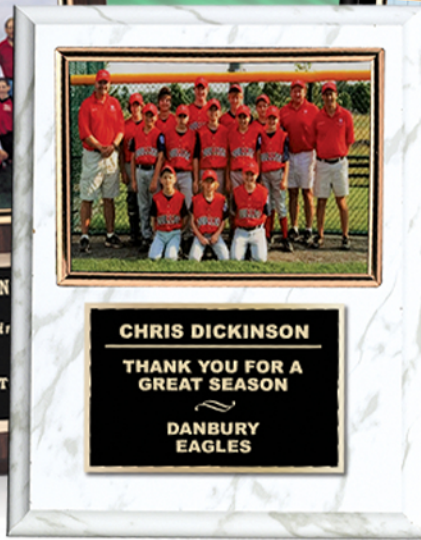

CROWN TROPHY

TEAM PHOTO PLAQUES

BUY LOCAL

**HOLDS
8" x 10"
PHOTO**

**THE PERSONAL
TOUCH - ADD
YOUR PHOTO
& TEXT**

**HOLDS
5" x 7"
PHOTO**

**HOLDS
5" x 7"
PHOTO**

**HOLDS
4" x 6"
PHOTO**