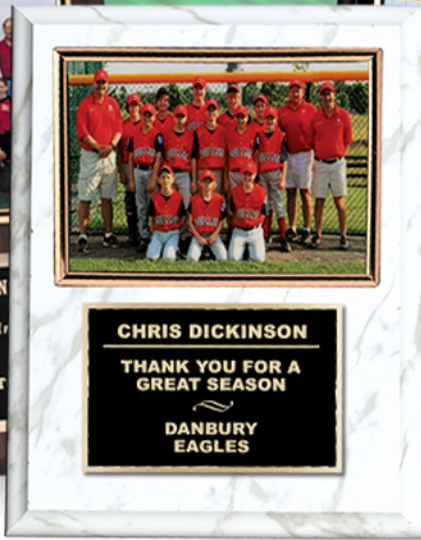

CROWN TROPHY

TEAM PHOTO PLAQUES

BUY LOCAL

**HOLDS
8" x 10"
PHOTO**

**THE PERSONAL
TOUCH - ADD
YOUR PHOTO
& TEXT**

**HOLDS
5" x 7"
PHOTO**

**HOLDS
5" x 7"
PHOTO**

**HOLDS
4" x 6"
PHOTO**